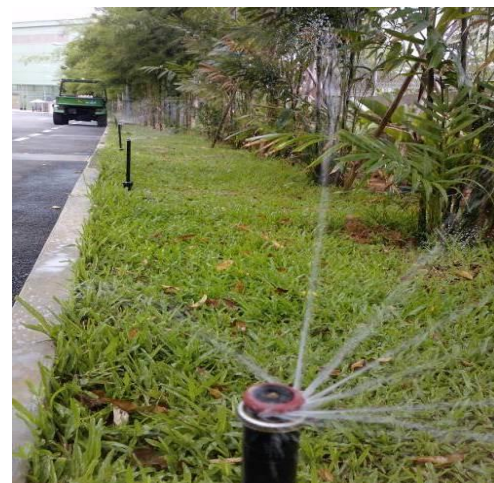

DRIPLINE LAYING WORKS @ CAUSEWAY, SENTOSA ENTRANCE

DRIPLINE LAYING WORKS @ DREAMWORKS ZONE, UNIVERSAL STUDIO SINGAPORE

DRIPLINE LAYING WORKS @ FAR FAR AWAY ZONE, UNIVERSAL STUDIO SINGAPORE

LAGOON AT UNIVERSAL STUDIO SINGAPORE, RESORTS WORLD AT SENTOSA

DRIP IRRIGATION AT GREEN WALL – SENTOSA MONORAIL PILLAR

IRRIGATION PUMP STATION AND STORAGE TANK AT SENTOSA GATEWAY

SRPINKLER SYSTEM AT JURASSIC PARK ZONE, UNIVERSAL STUDIO SINGAPORE

SRPINKLER SYSTEM AT JURASSIC PARK ZONE, UNIVERSAL STUDIO SINGAPORE