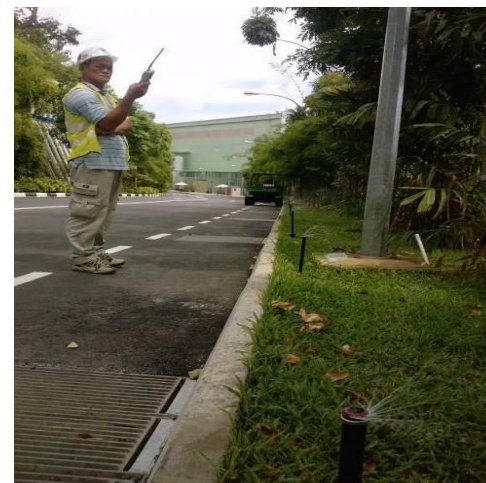

DRIP IRRIGATION AT GREEN WALL – SENTOSA MONORAIL PILLAR

IRRIGATION PUMP STATION AND STORAGE TANK AT SENTOSA GATEWAY

SRPINKLER SYSTEM AT JURASSIC PARK ZONE, UNIVERSAL STUDIO SINGAPORE

SRPINKLER SYSTEM AT JURASSIC PARK ZONE, UNIVERSAL STUDIO SINGAPORE